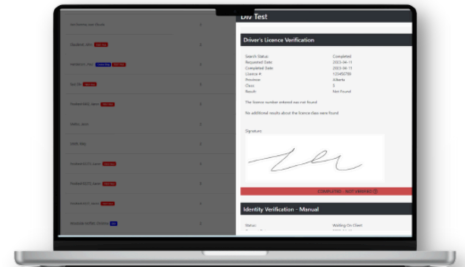

Over 10% of drivers on the road have invalid licences.

Source:
pstc.ca/drivers-suspended-invalid-drivers-license

75% of drivers with suspended licences continue to drive.

Source:
lifesaferr.ca/blog/ebike-drunk-driving-on-a-suspended-licence-ontario